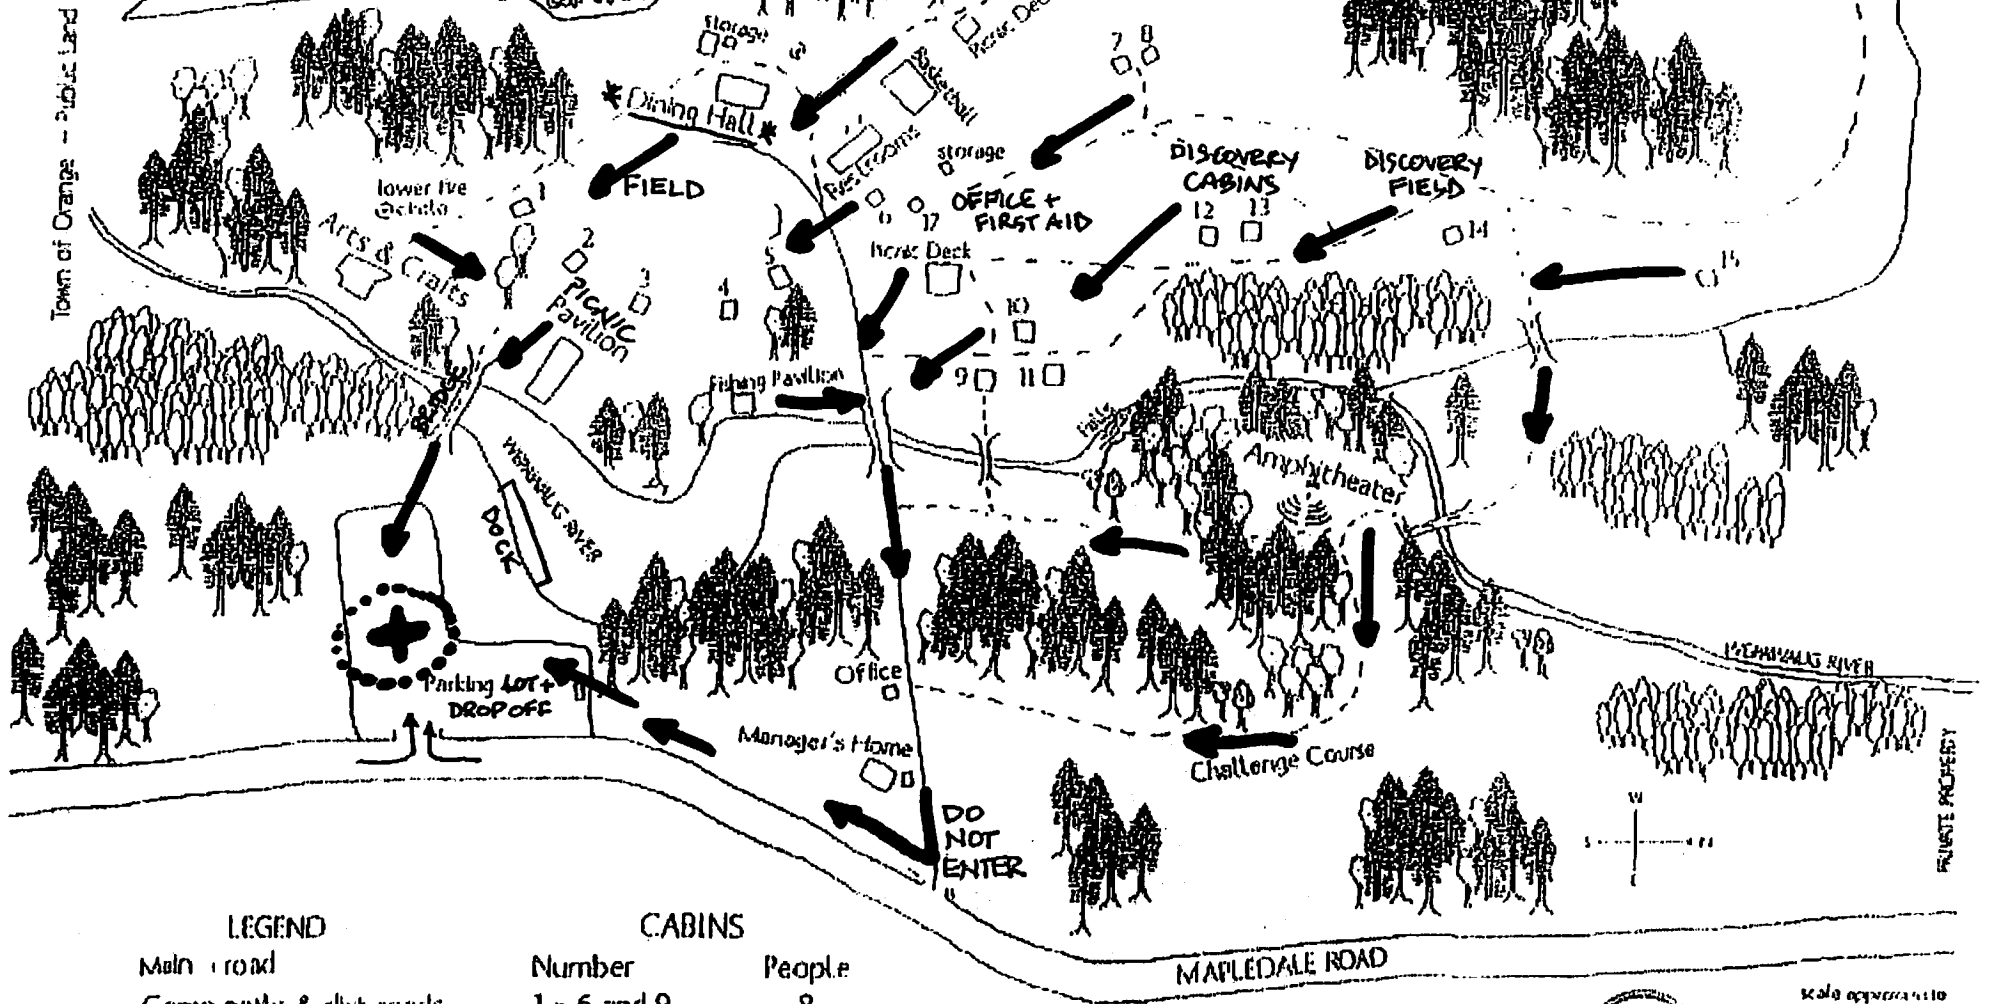

FIRE + EMERGENCY EVACUATION MAP

CAMP ARGO @ CAMP CEDARCREST

Est. 1924

LEGEND

- Main road
- Camp paths & dirt roads
- ||| Bridges

CABINS

Number	People
1 - 6 and 9	8
7 - 8 and 10 - 15	6
16	12
17	3

Scale approx 1:10